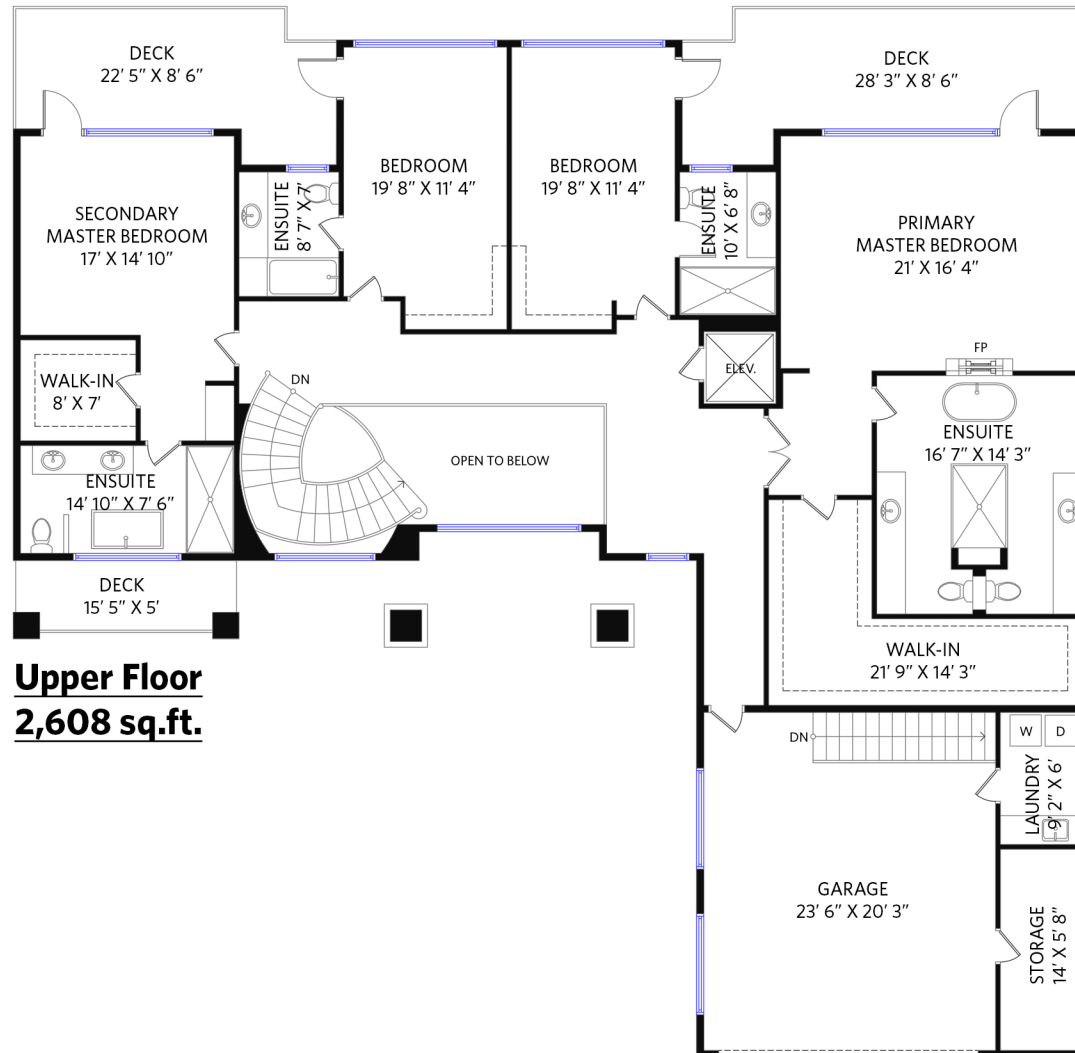

CLARENCE DEBELLE

Personal Real Estate Corporation

West Vancouver's Luxury Home Real Estate Agent!

Tel.: 604-726-5780
www.clarencedebelle.com

1022 Eyremount Drive, West Vancouver

Upper Floor
2,608 sq.ft.