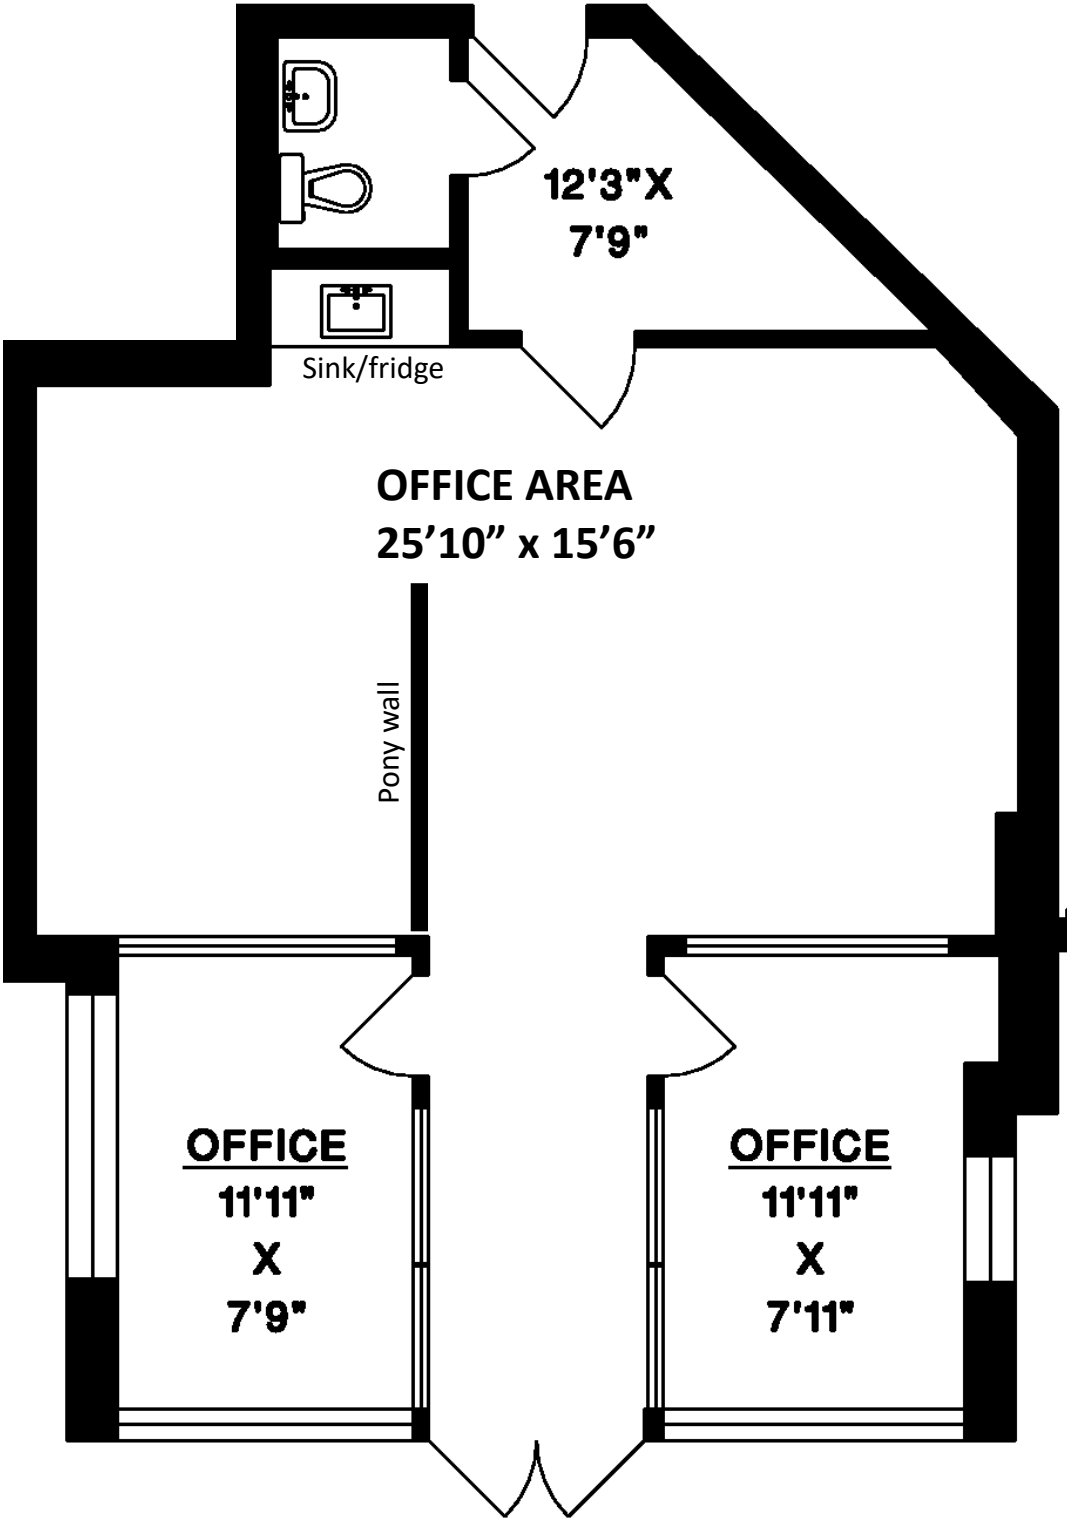

Waterfront Place
Main Floor - 2489 Bellevue Avenue
366 square feet lease space and
common area

Waterfront Place
Upper Floor - 2489 Bellevue Avenue
1,879 square feet

Waterfront Place
Suite 101 - 2489 Bellevue Avenue
963 square feet

-----Bellevue Avenue-----