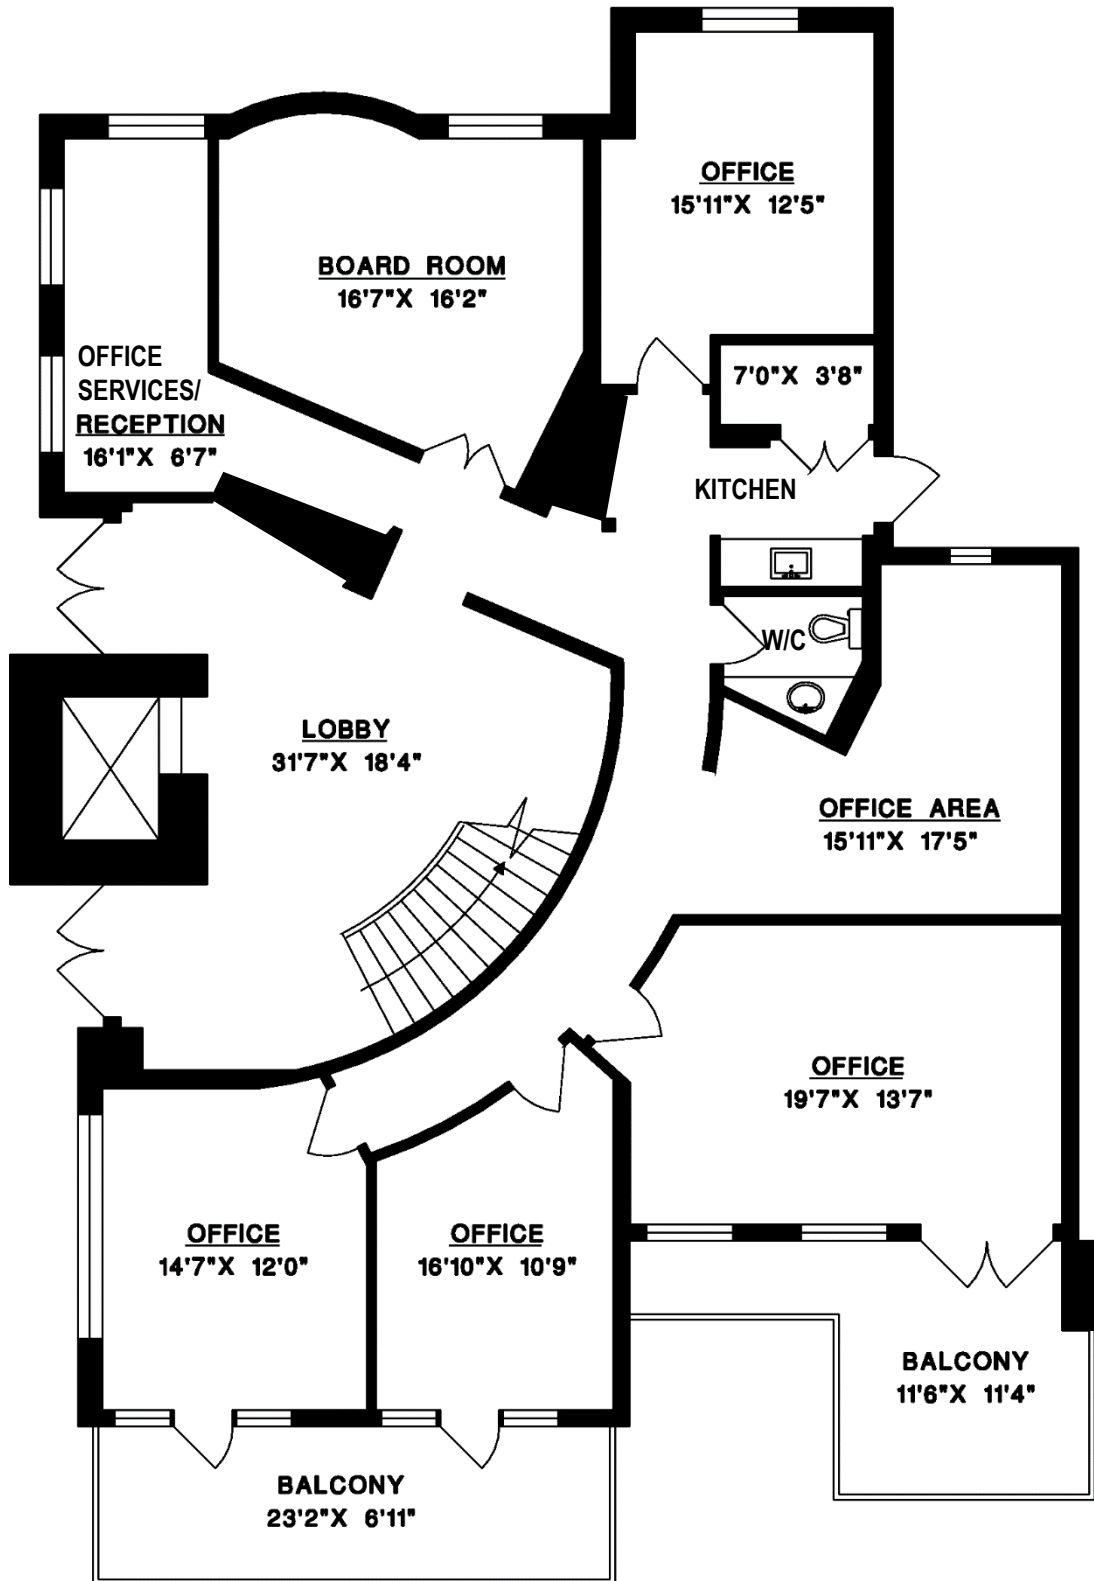

Waterfront Place
Main Floor - 2489 Bellevue Avenue
366 square feet lease space and
common area

Waterfront Place
Upper Floor - 2489 Bellevue Avenue
1,879 square feet

Waterfront Place
Suite 101 - 2489 Bellevue Avenue
963 square feet

-----Bellevue Avenue-----