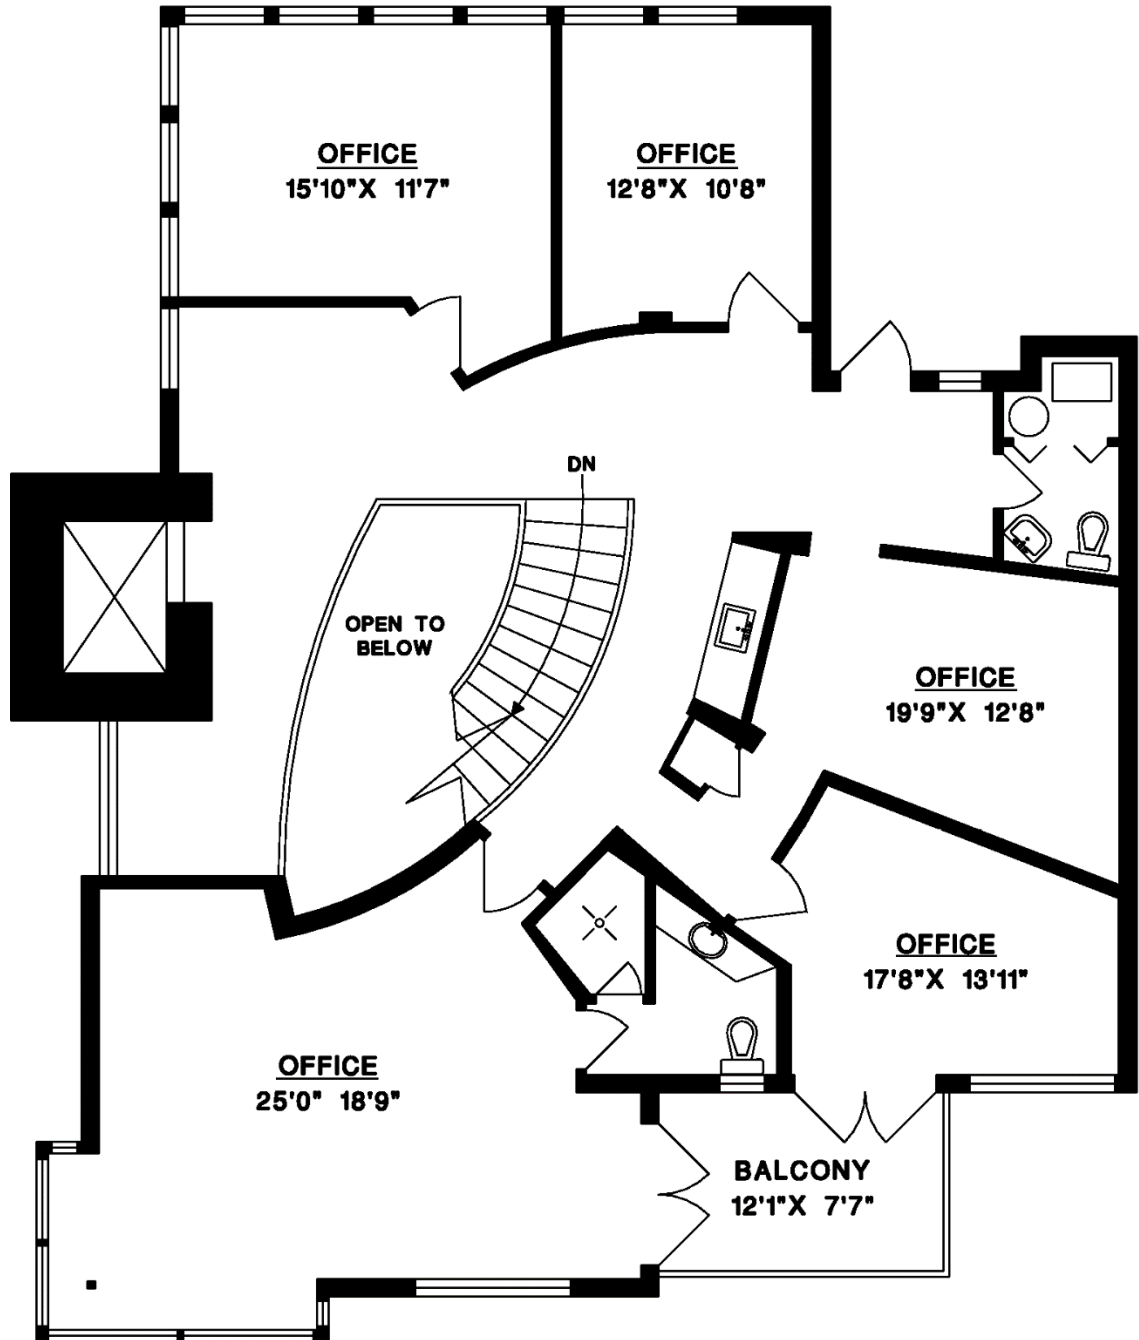

Waterfront Place
Main Floor - 2489 Bellevue Avenue
366 square feet lease space and
common area

Waterfront Place
Upper Floor - 2489 Bellevue Avenue
1,879 square feet

Waterfront Place
Suite 101 - 2489 Bellevue Avenue
963 square feet

-----Bellevue Avenue-----