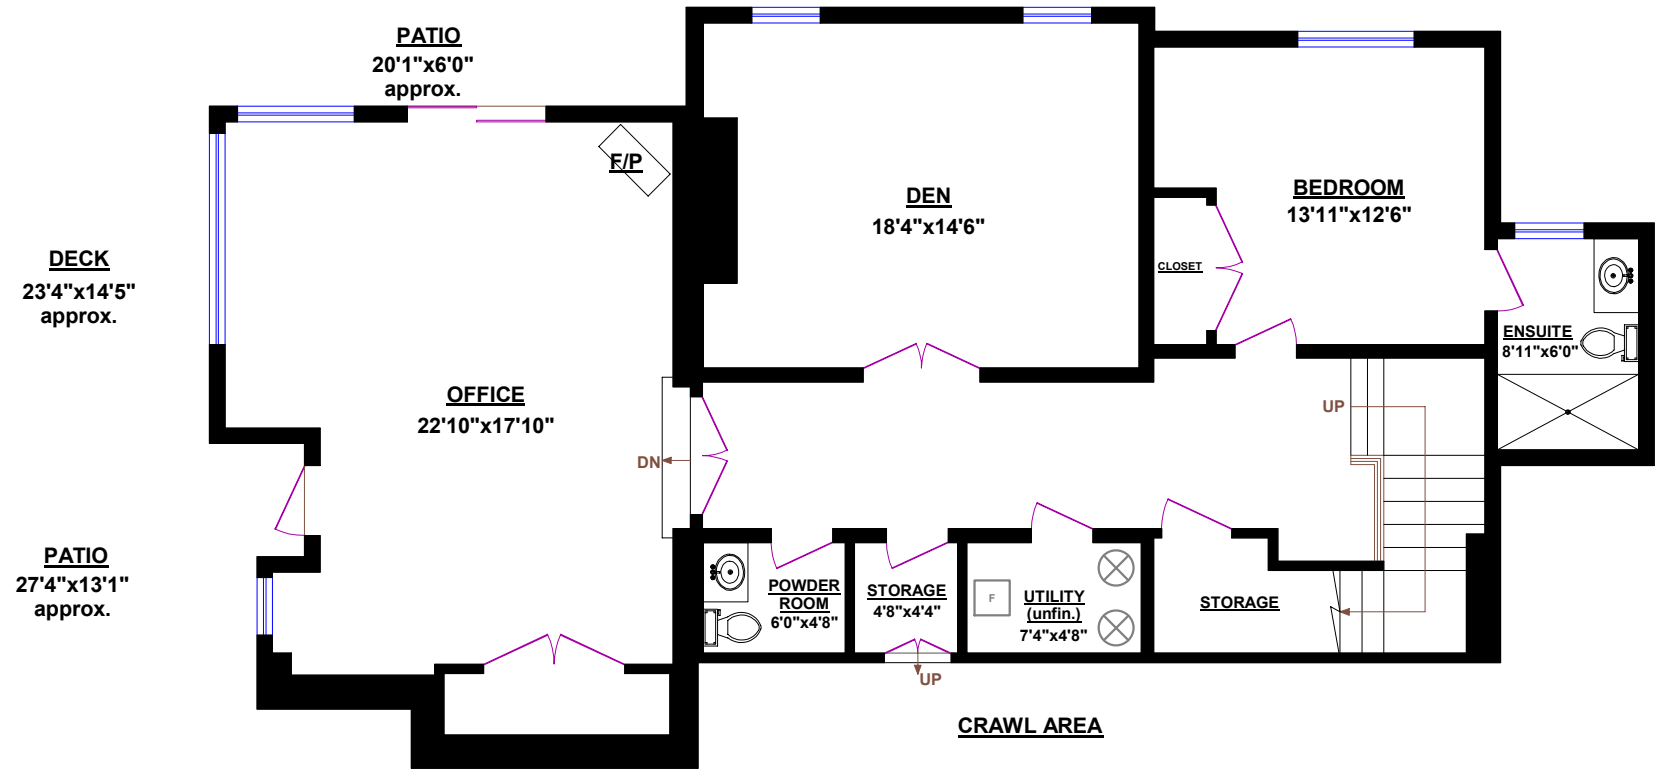

# CLARENCE DEBELLE

Personal Real Estate Corporation

West Vancouver's Luxury Home Real Estate Agent!

Tel.: 604-726-5780  
www.clarencedebelle.com

2781 CHELSEA CLOSE, WEST VANCOUVER		
<b>TOTALS</b>		<b>OTHER AREAS:</b>
Top Floor (finished):	1,869 sq.ft.	Garage: 477 sq.ft.
Middle Floor (finished):	1,773 sq.ft.	
Lower Floor (finished):	1,469 sq.ft.	
<b>TOTAL FINISHED:</b>	<b>5,111 sq.ft.</b>	
Lower Floor (unfinished):	37 sq.ft.	
<b>TOTAL UNFINISHED:</b>	<b>37 sq.ft.</b>	
<b>GRAND TOTAL:</b>	<b>5,148 sq.ft.</b>	

CRAWL AREA

## LOWER FLOOR