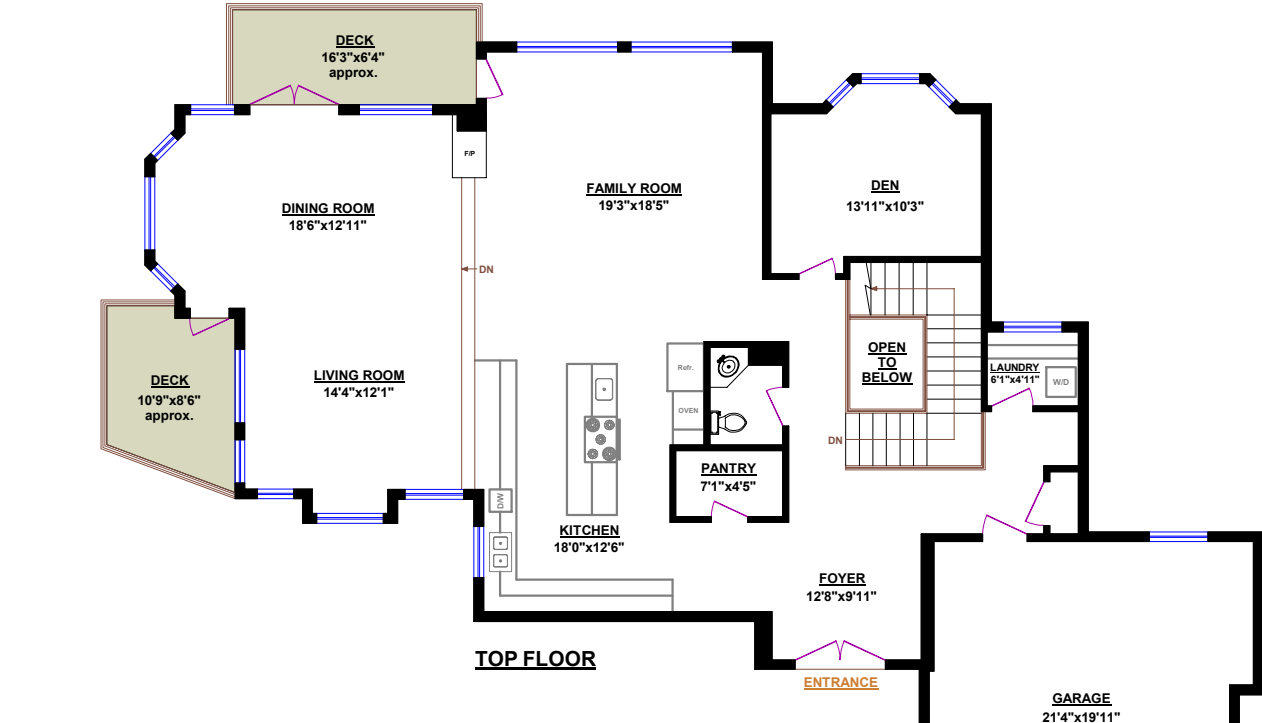

# CLARENCE DEBELLE

Personal Real Estate Corporation

West Vancouver's Luxury Home Real Estate Agent!

Tel.: 604-726-5780  
www.clarencedebelle.com

**2781 CHELSEA CLOSE, WEST VANCOUVER**

TOTALS	OTHER AREAS:
Top Floor (finished): 1,869 sq.ft.	Garage: 477 sq.ft.
Middle Floor (finished): 1,773 sq.ft.	
Lower Floor (finished): 1,469 sq.ft.	
<b>TOTAL FINISHED: 5,111 sq.ft.</b>	
Lower Floor (unfinished): 37 sq.ft.	
<b>TOTAL UNFINISHED: 37 sq.ft.</b>	
<b>GRAND TOTAL: 5,148 sq.ft.</b>	