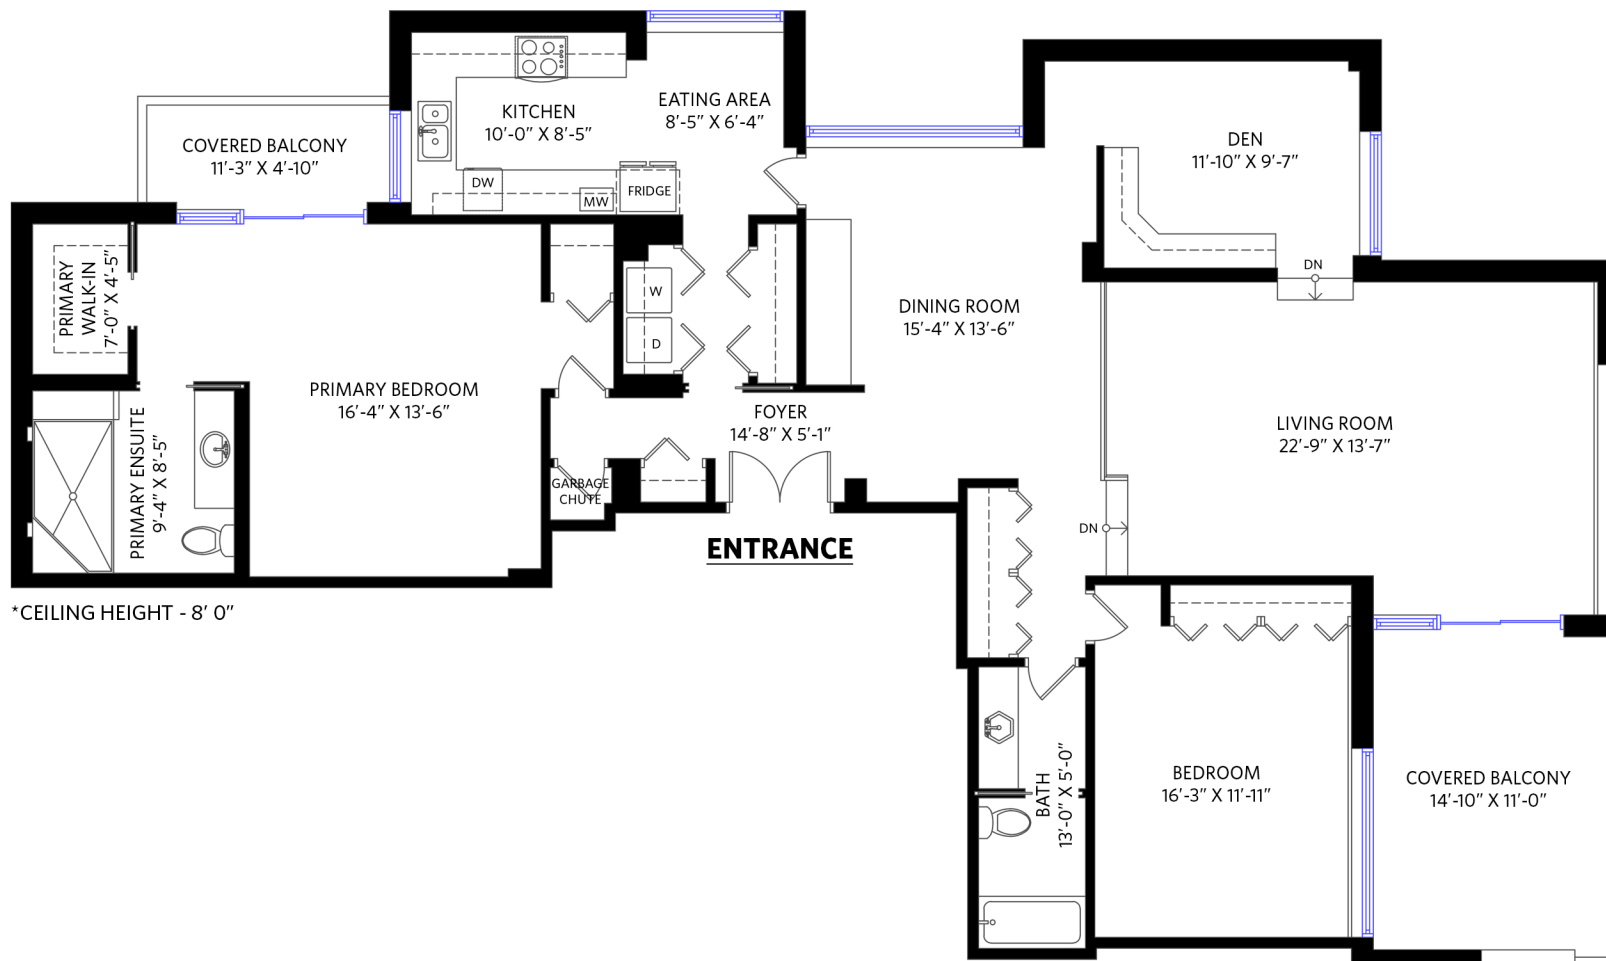

CLARENCE DEBELLE

Personal Real Estate Corporation

West Vancouver's Luxury Home Real Estate Agent!

Tel.: 604-726-5780
www.clarencedebelle.com

#302-1930 Bellevue Avenue, West Vancouver

| TOTALS | | Other Areas: | |
|-------------|--------------|------------------|------------|
| HOME TOTAL: | 1,906 sq.ft. | Covered Balcony: | 163 sq.ft. |
| | | Covered Balcony: | 54 sq.ft. |

*CEILING HEIGHT - 8' 0"