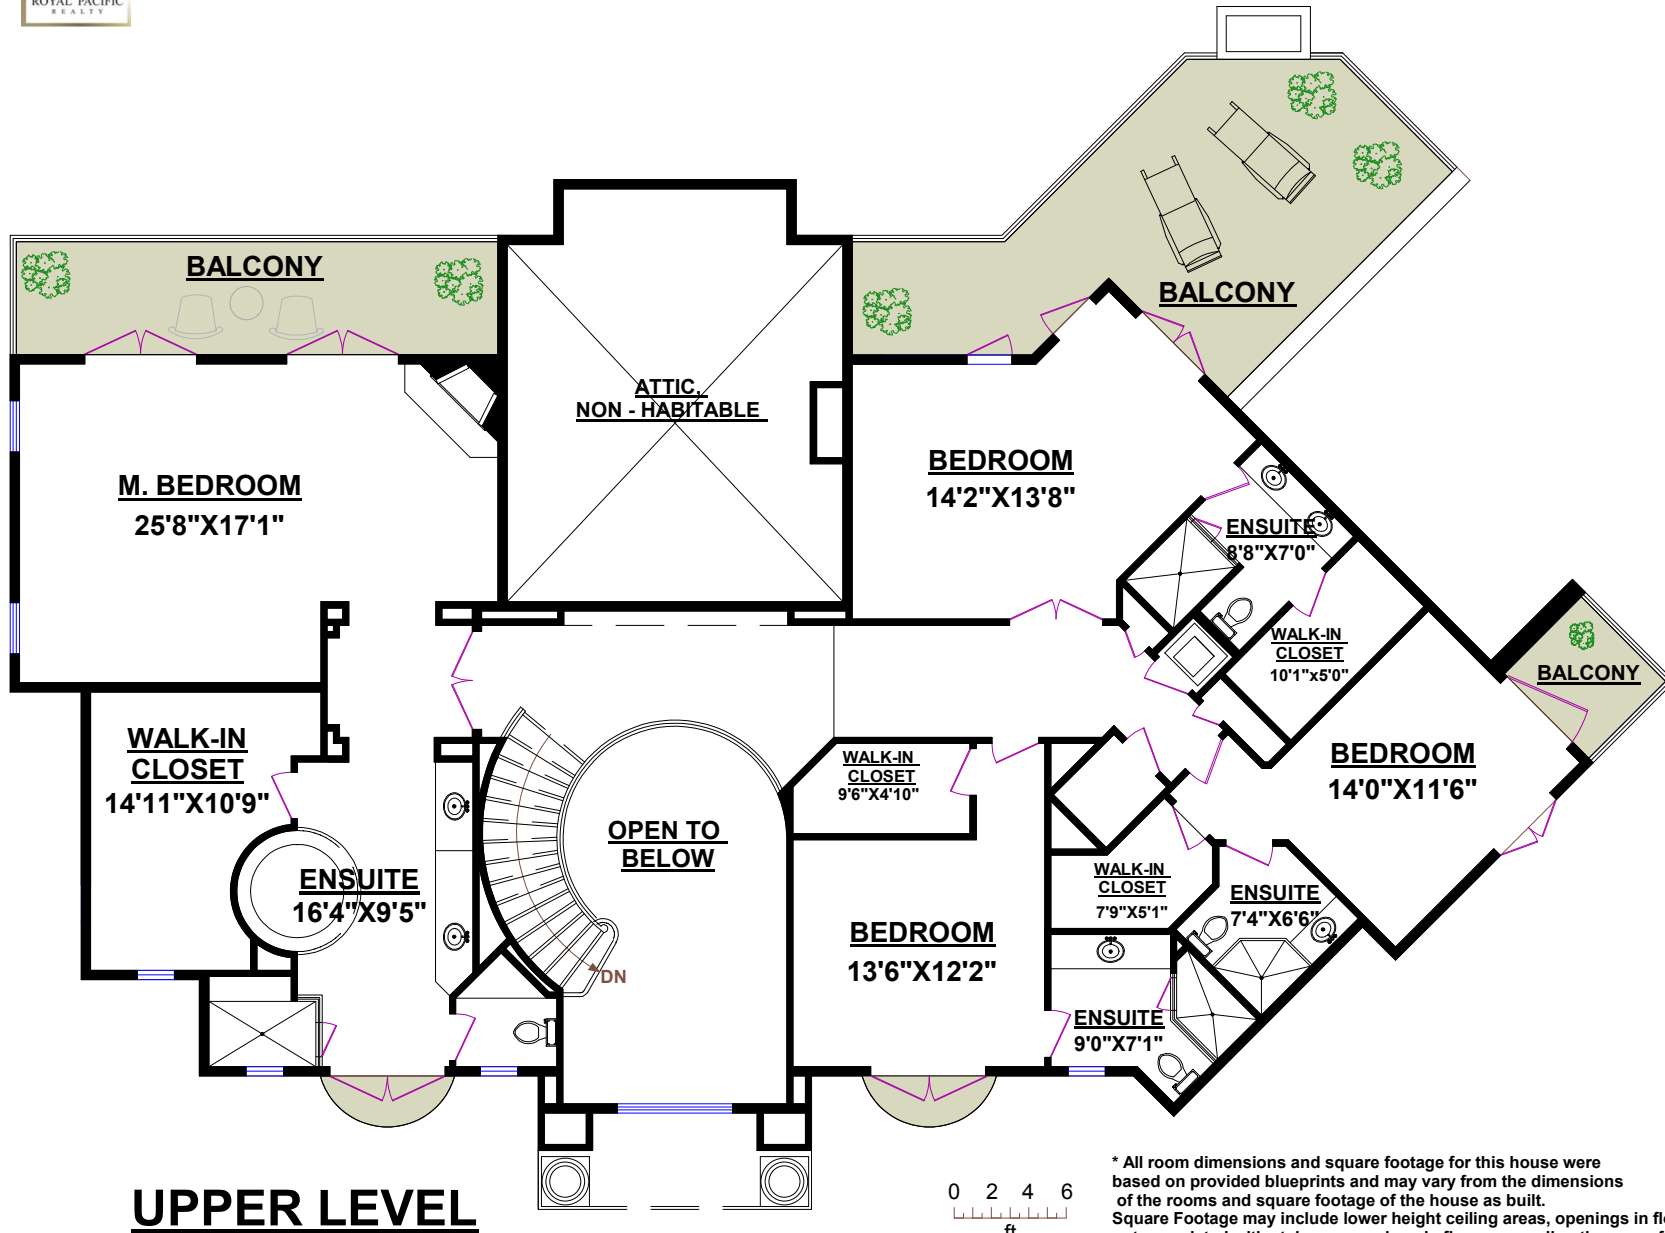

Tel.: 604-726-5780
www.clarencedebelle.com

397 SOUTHBOROUGH DRIVE, WEST VANCOUVER

| TOTALS* | |
|----------------------|----------------------|
| Main Floor: | 3,485 sq. ft. |
| Upper Level: | 2,586 sq. ft. |
| Lower Level: | 2,234 sq. ft. |
| GRAND TOTAL : | 8,305 sq. ft. |

| OTHER AREAS*: | |
|---------------|-------------|
| Garage: | 651 sq. ft. |

UPPER LEVEL

* All room dimensions and square footage for this house were based on provided blueprints and may vary from the dimensions of the rooms and square footage of the house as built. Square Footage may include lower height ceiling areas, openings in floors not associated with stairs, or openings in floors exceeding the area of associated stairs, or unfinished areas.