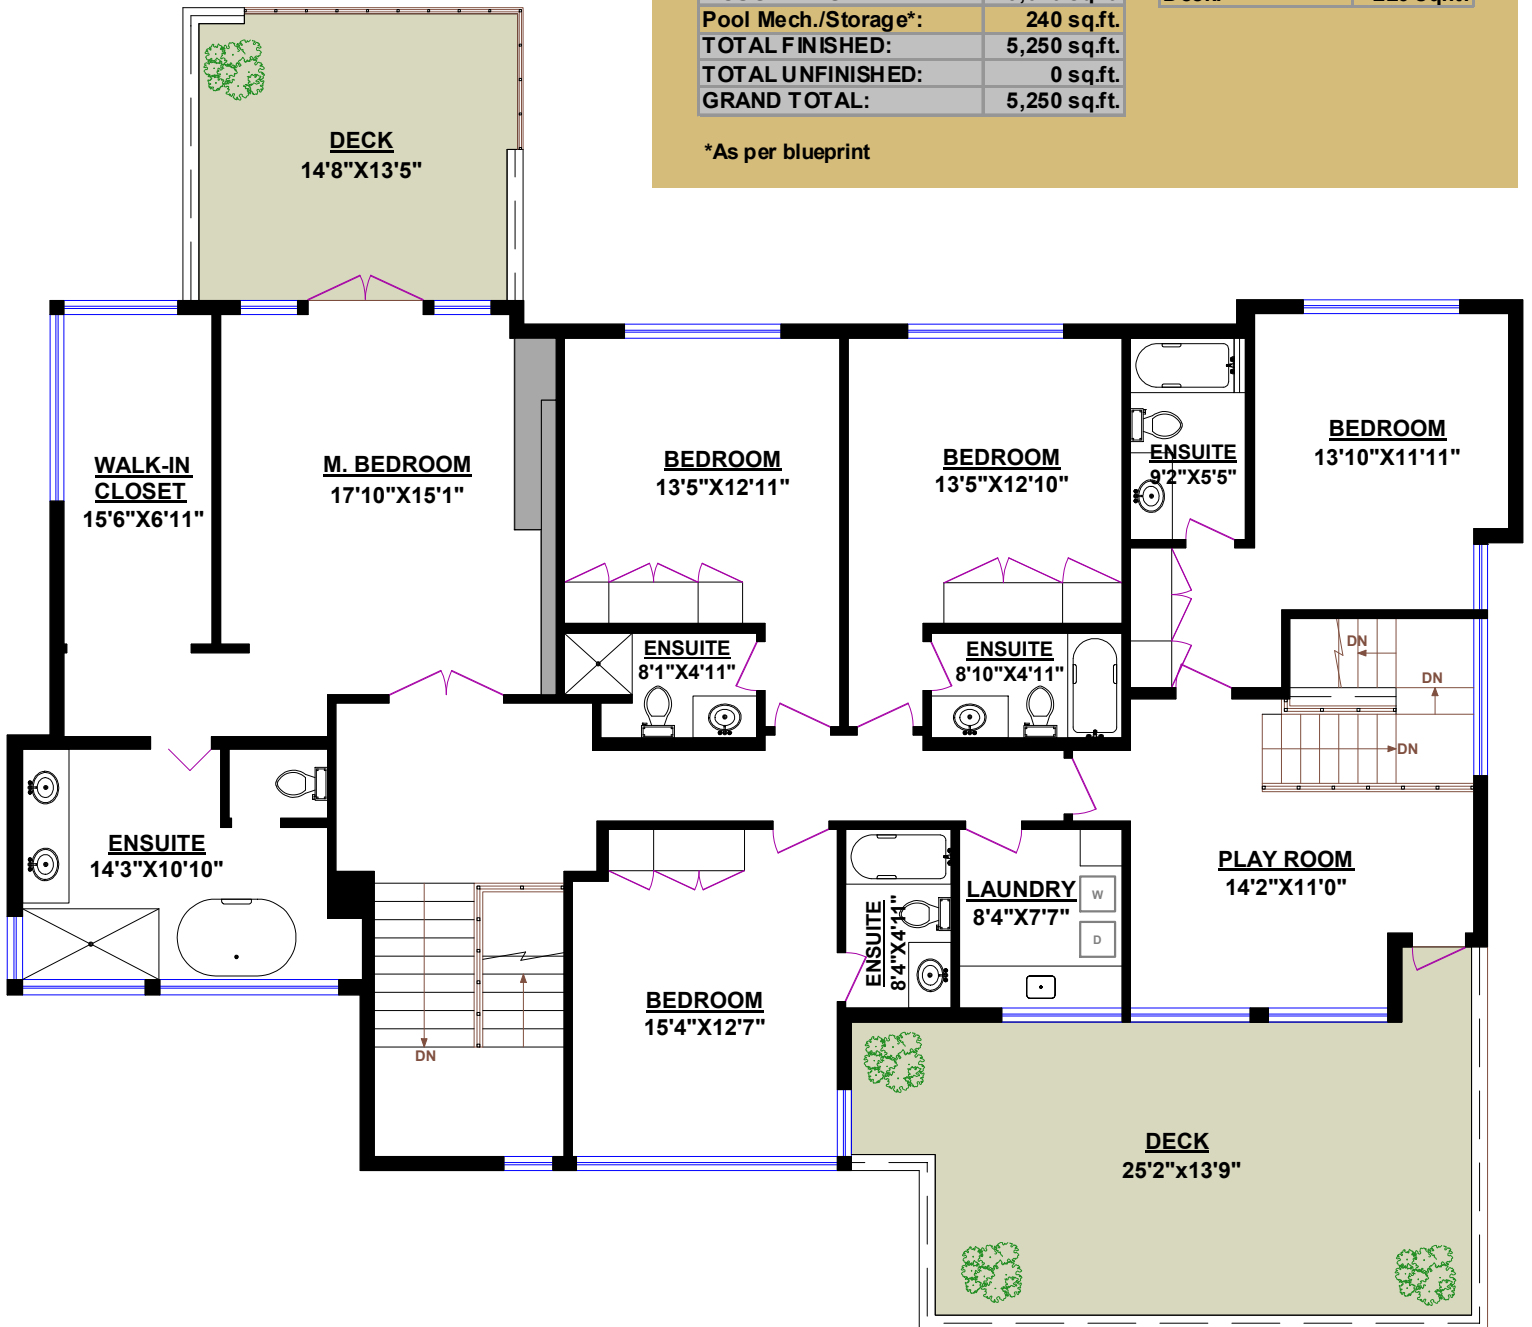

## 4130 ROSE CRESCENT, WEST VANCOUVER

TOTALS	
Main Floor (finished):	2,590 sq.ft.
Upper Level (finished):	2,420 sq.ft.
HOUSE FINISHED:	5,010 sq.ft.
Pool Mech./Storage*:	240 sq.ft.
TOTAL FINISHED:	5,250 sq.ft.
TOTAL UNFINISHED:	0 sq.ft.
GRAND TOTAL:	5,250 sq.ft.

OTHER AREAS:	
Garage:	443 sq.ft.
Deck:	423 sq.ft.
Deck:	220 sq.ft.

\*As per blueprint