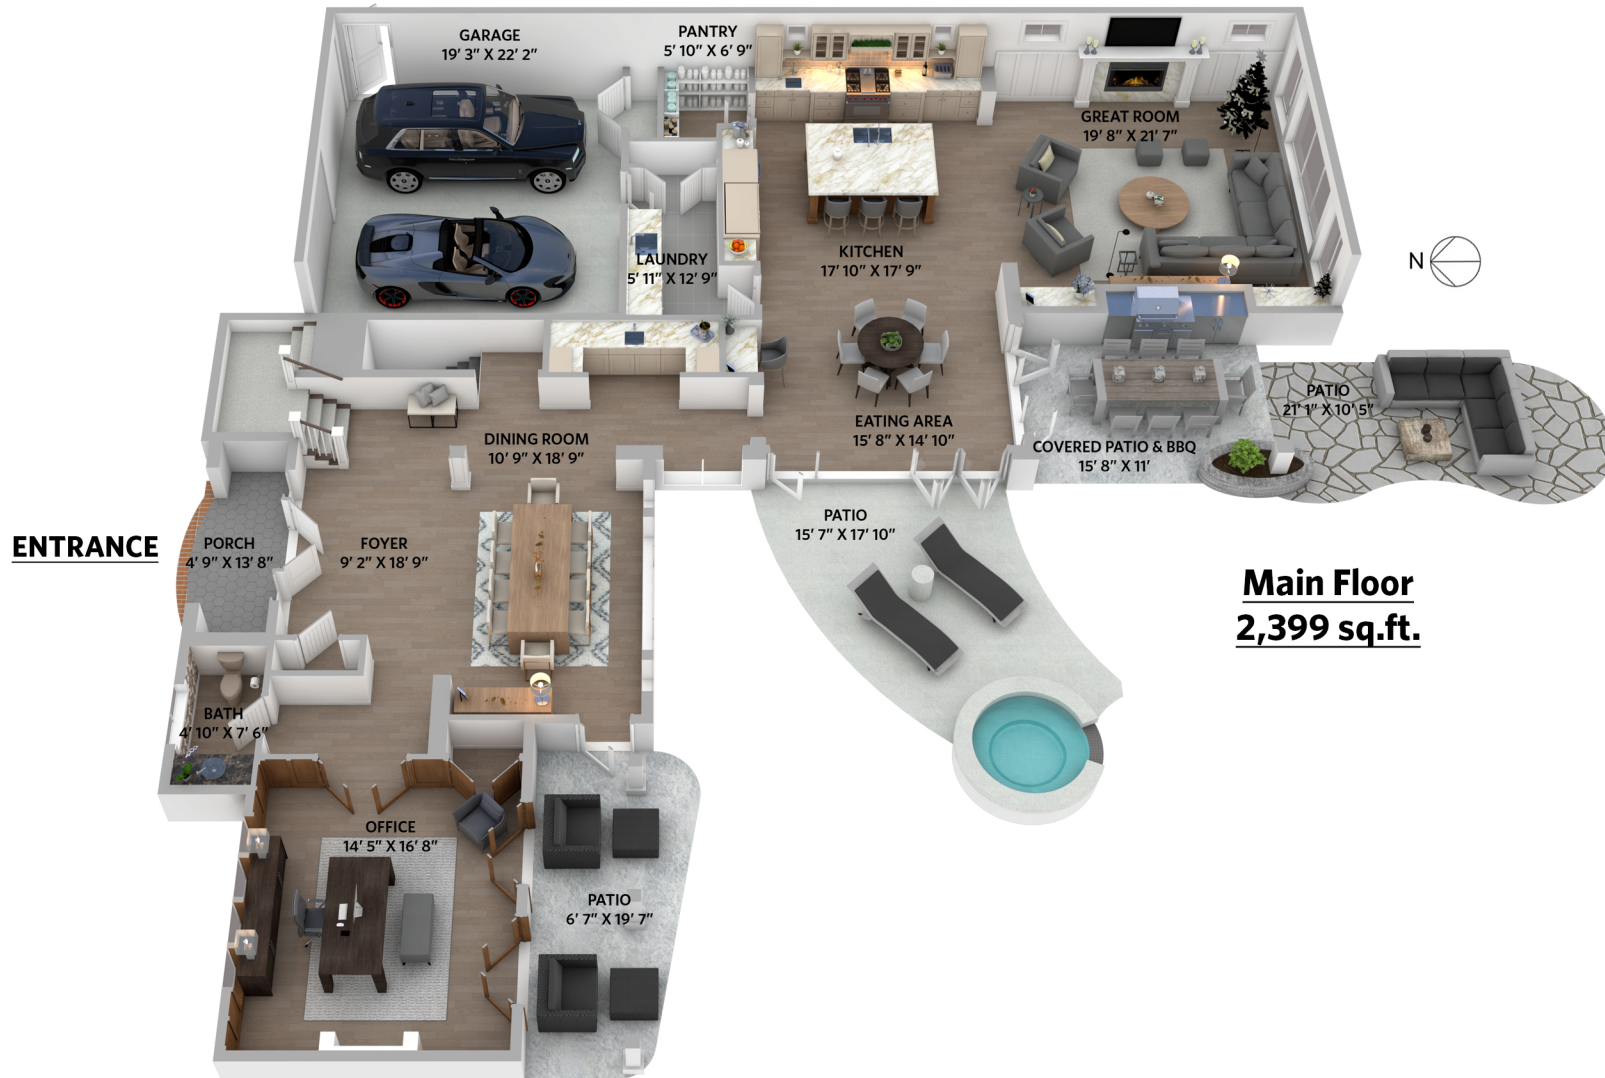

CLARENCE DEBELLE

Personal Real Estate Corporation

West Vancouver's Luxury Home Real Estate Agent!

Tel.: 604-726-5780
www.clarencedebelle.com

4450 STONE CRESCENT, WEST VANCOUVER

TOTALS		Other Areas:	
Lower Floor:	1,576 sq.ft.	Porch:	62 sq.ft.
Main Floor:	2,399 sq.ft.	Patios:	791 sq.ft.
Upper Floor:	2,027 sq.ft.	Pool Area:	398 sq.ft.
TOTAL:	6,002 sq.ft.	Covered Balconies:	126 sq.ft.
		Garage:	450 sq.ft.

Main Floor
2,399 sq.ft.