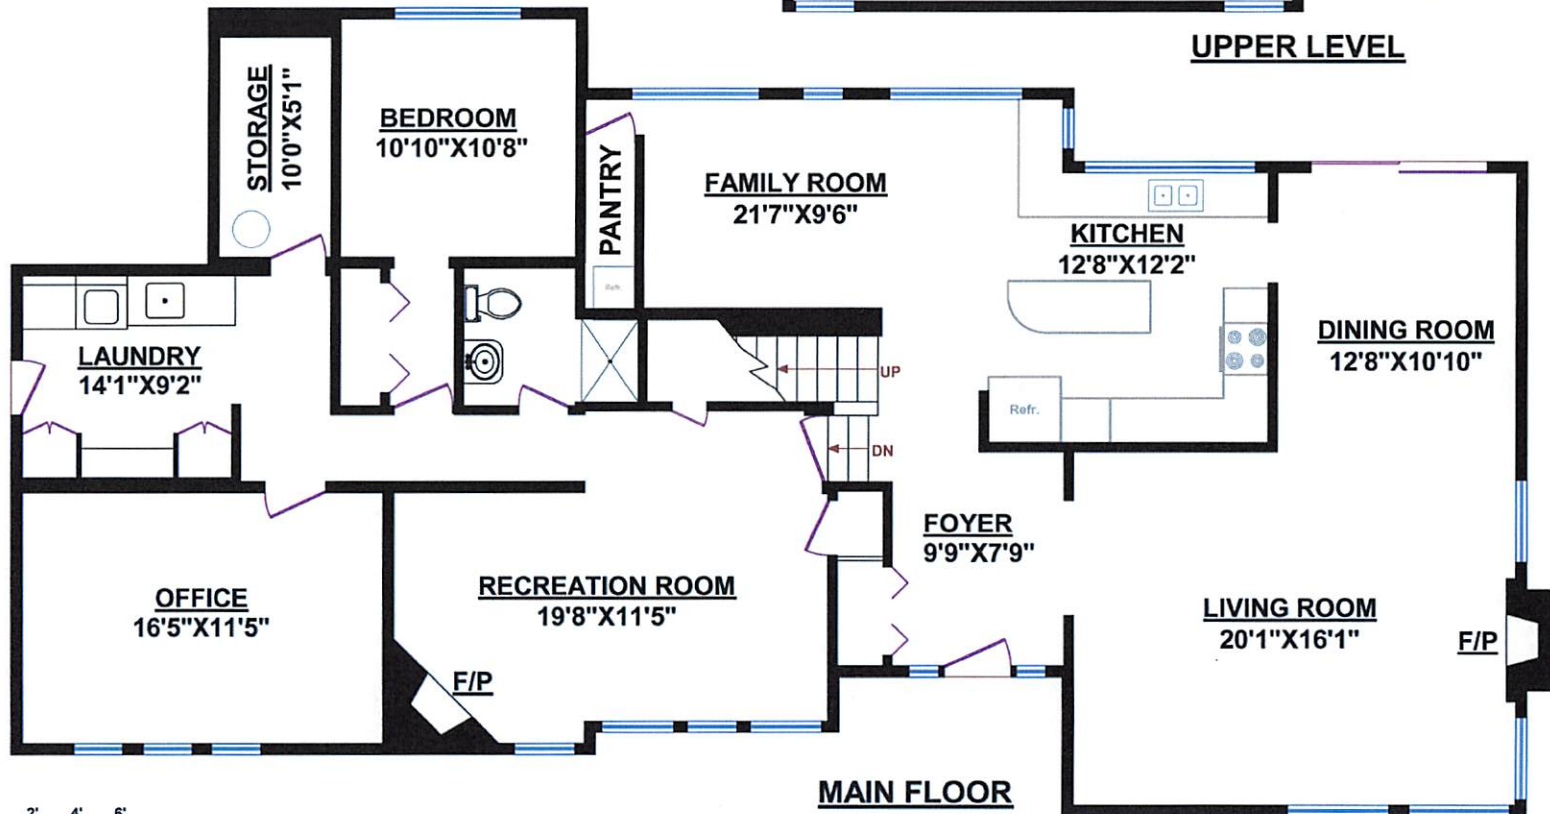

Clarence DeBelle

B.Econ., LL.B.

West Vancouver's Luxury Home Real Estate Agent!

Tel.: 604-726-5780
www.clarencedebelle.com

4643 CAULFEILD DRIVE, WEST VANCOUVER

TOTALS	
Main Floor:	2,028 sq.ft.
Upper Level:	947 sq.ft.
TOTAL:	2,975 sq.ft.

0' 2' 4' 6'