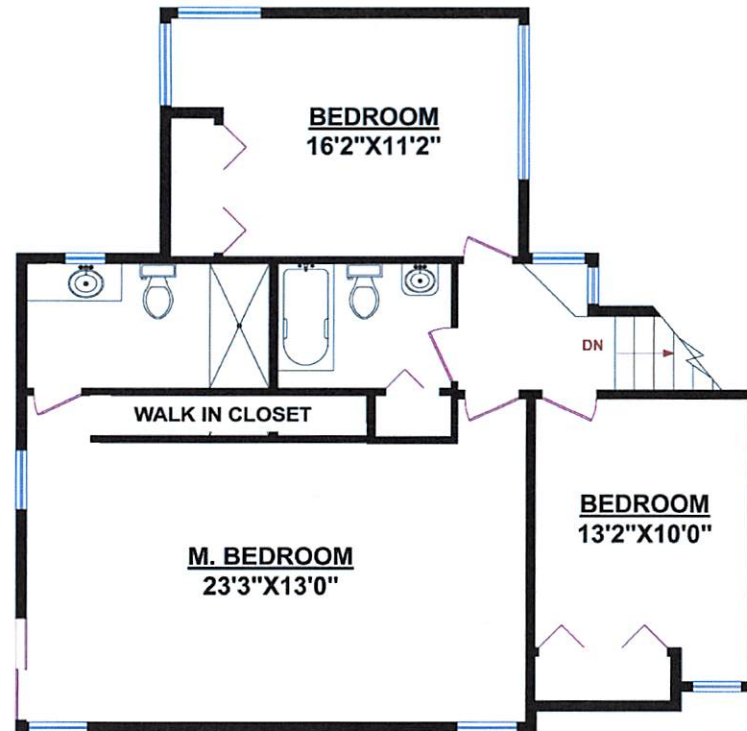

Clarence DeBelle

B.Econ., LL.B.

West Vancouver's Luxury Home Real Estate Agent!

Tel.: 604-726-5780
www.clarencedebelle.com

4643 CAULFEILD DRIVE, WEST VANCOUVER

TOTALS	
Main Floor:	2,028 sq.ft.
Upper Level:	947 sq.ft.
TOTAL:	2,975 sq.ft.

0' 2' 4' 6'