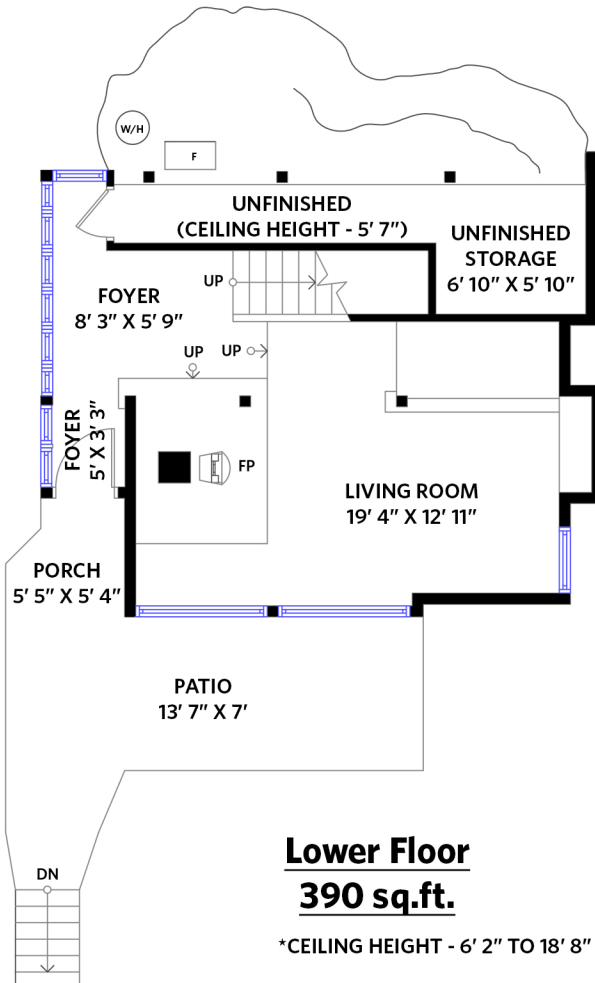

# CLARENCE DEBELLE

Personal Real Estate Corporation

West Vancouver's Luxury Home Real Estate Agent!

Tel.: 604-726-5780

www.clarencedebelle.com

5861 Marine Drive, West Vancouver

TOTALS		Other Areas:	
Lower Floor:	390 sq.ft.	Main Floor Exterior:	165 sq.ft.
Main Floor:	900 sq.ft.	Lower Floor Exterior:	166 sq.ft.
<b>HOME TOTAL:</b>	<b>1,290 sq.ft.</b>	Laundry Room:	121 sq.ft.

**ENTRANCE**