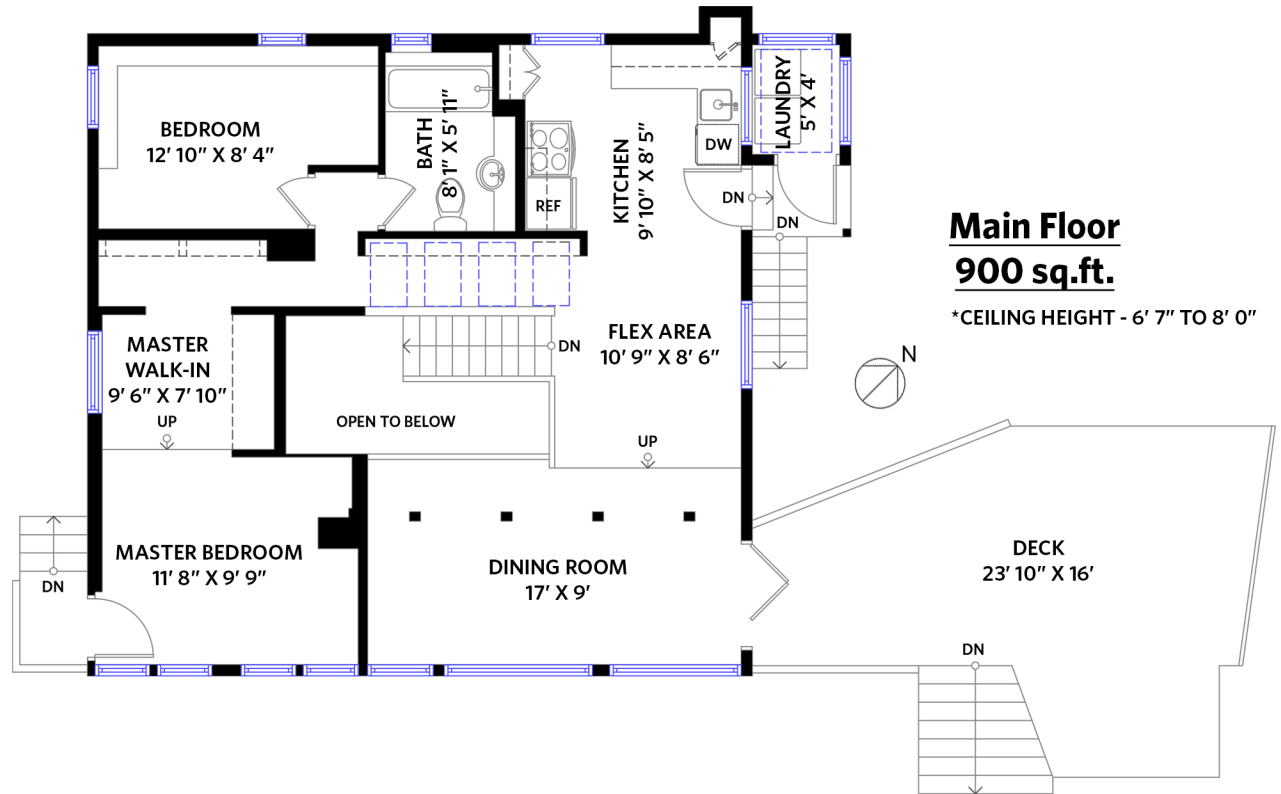

# CLARENCE DEBELLE

Personal Real Estate Corporation

West Vancouver's Luxury Home Real Estate Agent!

Tel.: 604-726-5780

www.clarencedebelle.com

5861 Marine Drive, West Vancouver

TOTALS		Other Areas:	
Lower Floor:	390 sq.ft.	Main Floor Exterior:	165 sq.ft.
Main Floor:	900 sq.ft.	Lower Floor Exterior:	166 sq.ft.
<b>HOME TOTAL:</b>	<b>1,290 sq.ft.</b>	Laundry Room:	121 sq.ft.

**ENTRANCE**