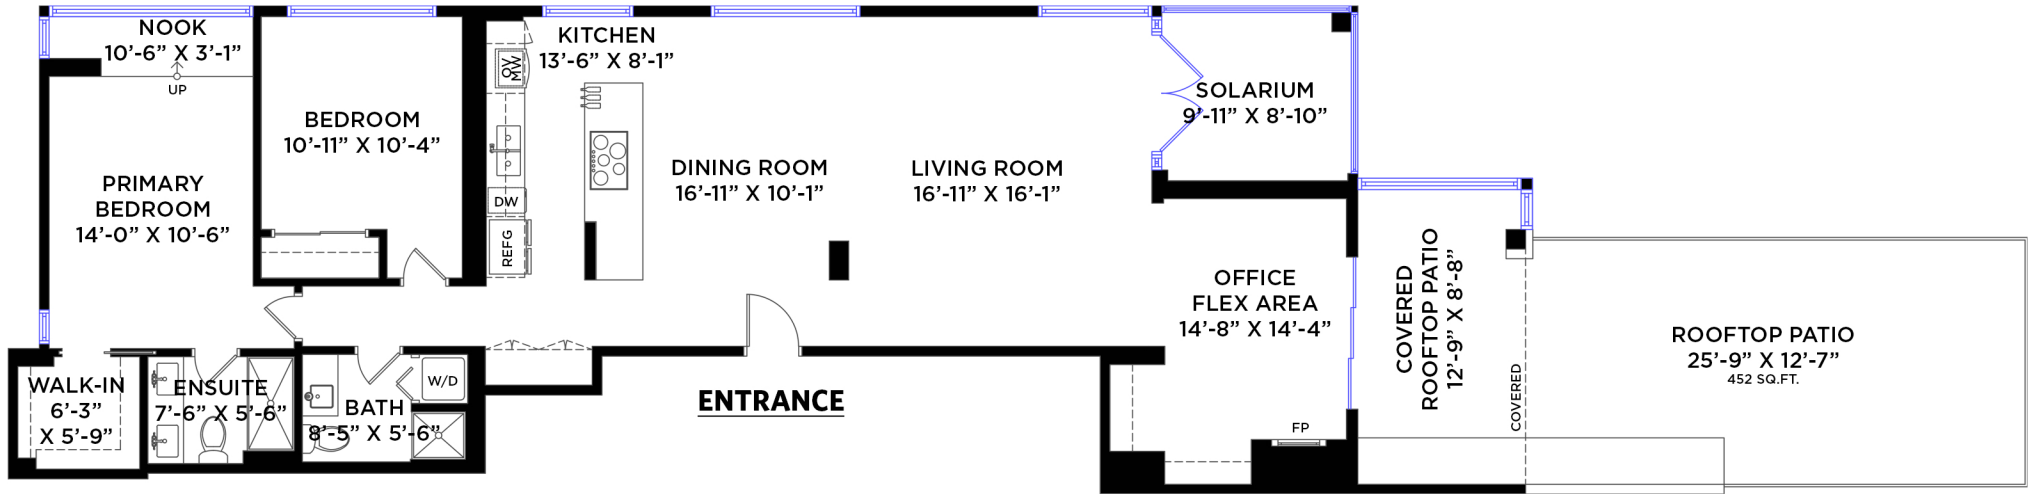

CLARENCE DEBELLE

Personal Real Estate Corporation

West Vancouver's Luxury Home Real Estate Agent!

Tel.: 604-726-5780
www.clarencedebelle.com

#602-2090 ARGYLE AVE, WEST VANCOUVER

TOTALS		Other Areas:	
HOME TOTAL:	1,480 SQ.FT.	ROOFTOP PATIO:	452 SQ.FT.