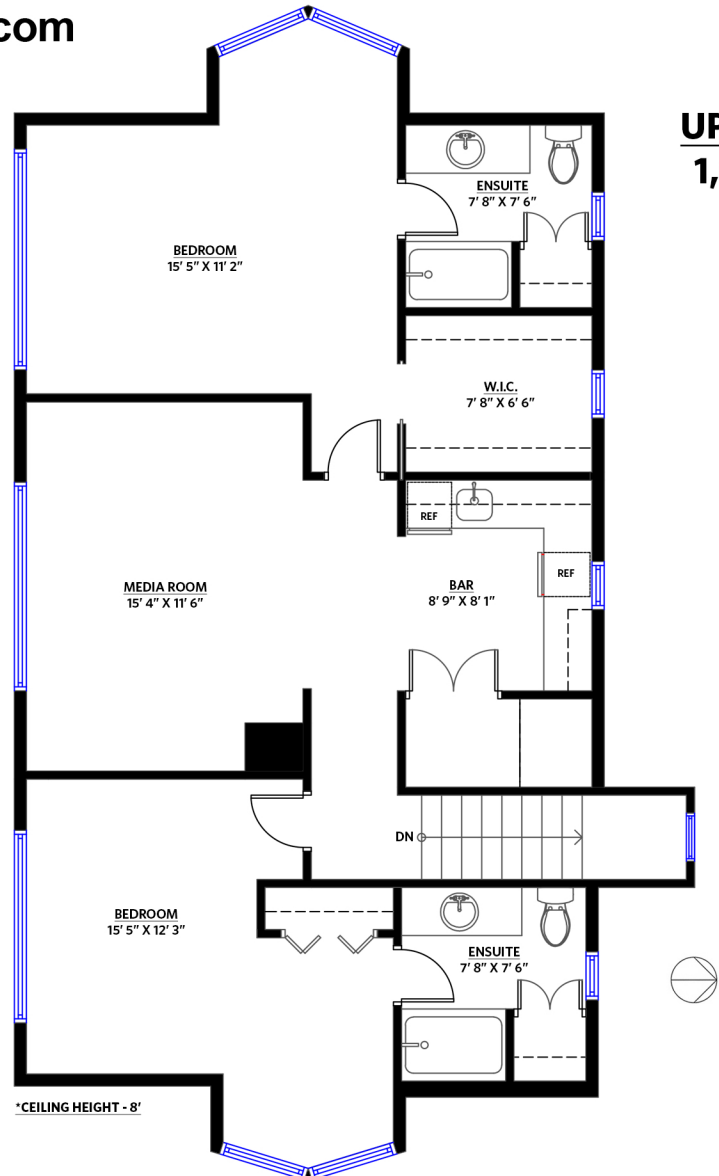

CLARENCE DEBELLE

Personal Real Estate Corporation

West Vancouver's Luxury Home Real Estate Agent!

Tel.: 604-726-5780
www.clarencedebelle.com

715 SOUTHBOROUGH DRIVE, WEST VANCOUVER

TOTALS		Other Areas:	
Main Floor:	4,770 sq.ft.	Garage:	593 sq.ft.
Upper Floor:	1,080 sq.ft.	Patios:	1,613 sq.ft.
TOTAL:	5,850 sq.ft.		

UPPER FLOOR
1,080 SQ.FT.