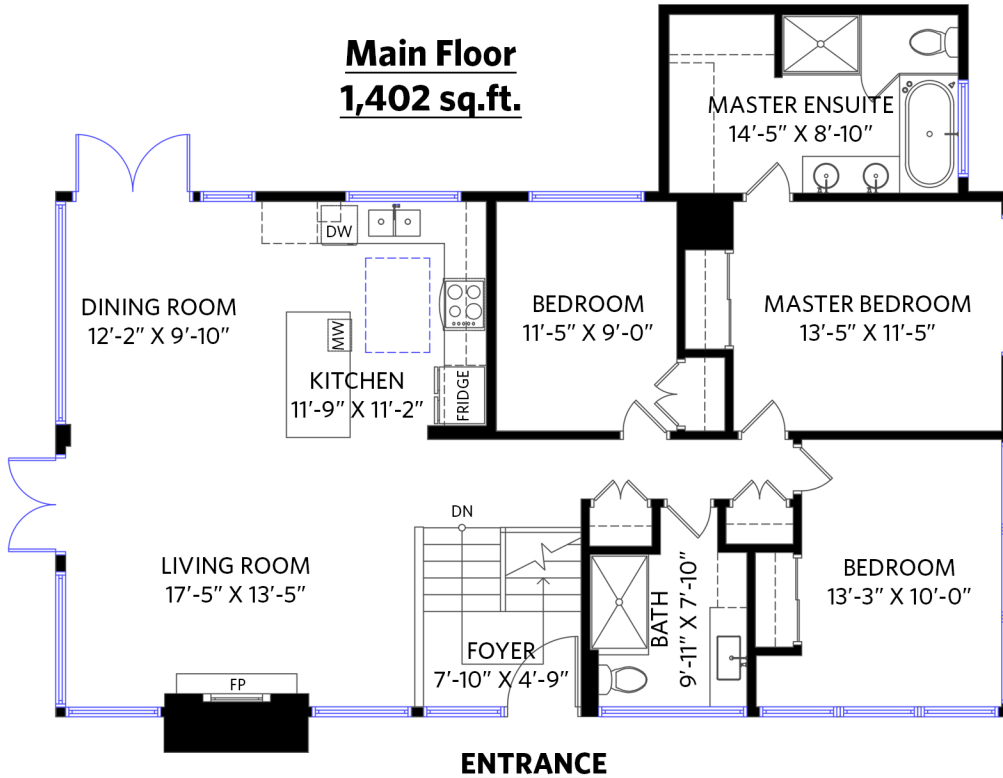

CLARENCE DEBELLE

Personal Real Estate Corporation

West Vancouver's Luxury Home Real Estate Agent!

Tel.: 604-726-5780
www.clarencedebelle.com

79 Desswood Place, West Vancouver

TOTALS		Other Areas:	
Main Floor:	1,402 sq.ft.	Covered Carport:	293 sq.ft.
Lower Floor:	966 sq.ft.	Main Floor Porch:	58 sq.ft.
HOME TOTAL:	2,368 sq.ft.	Main Floor Decks:	464 sq.ft.
		Main Floor Patio:	598 sq.ft.
		Lower Floor Patio:	109 sq.ft.

Main Floor 1,402 sq.ft.

Lower Floor 966 sq.ft.