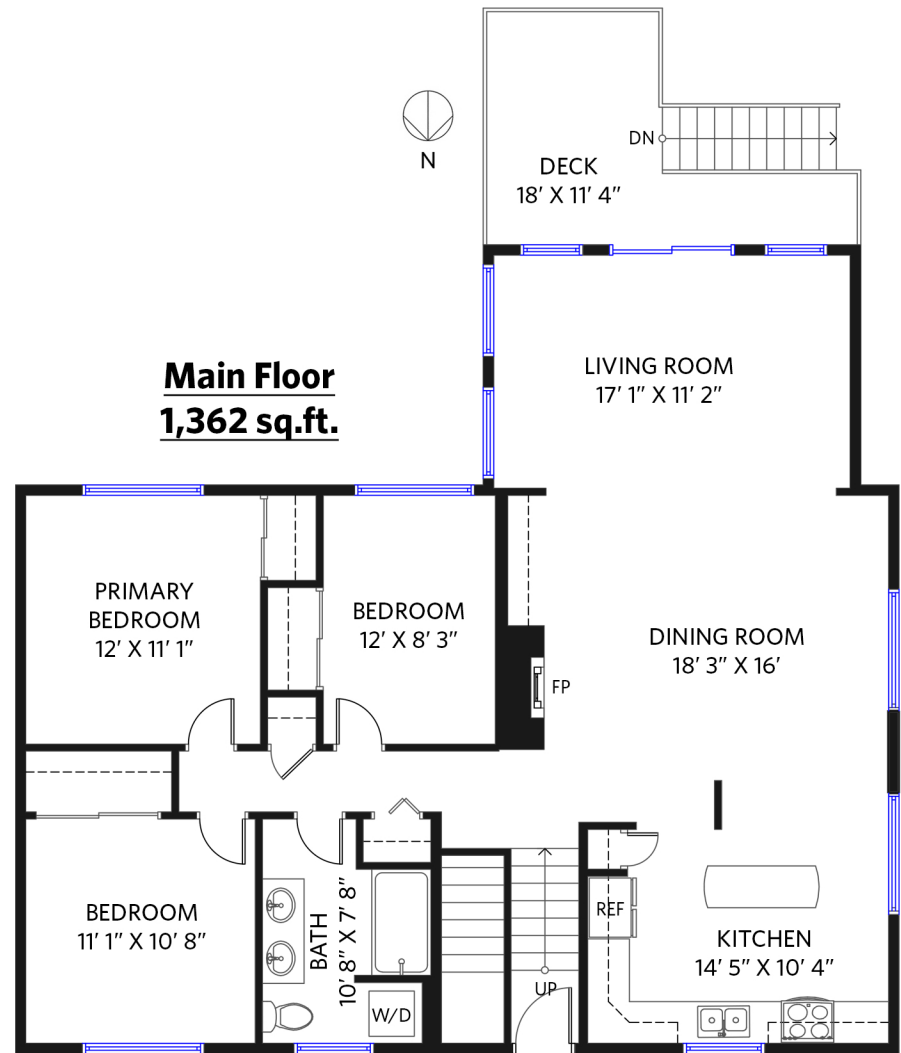

CLARENCE DEBELLE

Personal Real Estate Corporation

West Vancouver's Luxury Home Real Estate Agent!

Tel.: 604-726-5780
www.clarencedebelle.com

977 Clements Avenue, North Vancouver

TOTALS		Other Areas:	
Lower Floor:	1,380 sq.ft.	Lower Deck:	312 sq.ft.
Main Floor:	1,362 sq.ft.	Main Deck:	132 sq.ft.
TOTAL:	2,742 sq.ft.		

Lower Floor 1,380 sq.ft.

ENTRANCE

Main Floor 1,362 sq.ft.

ENTRANCE