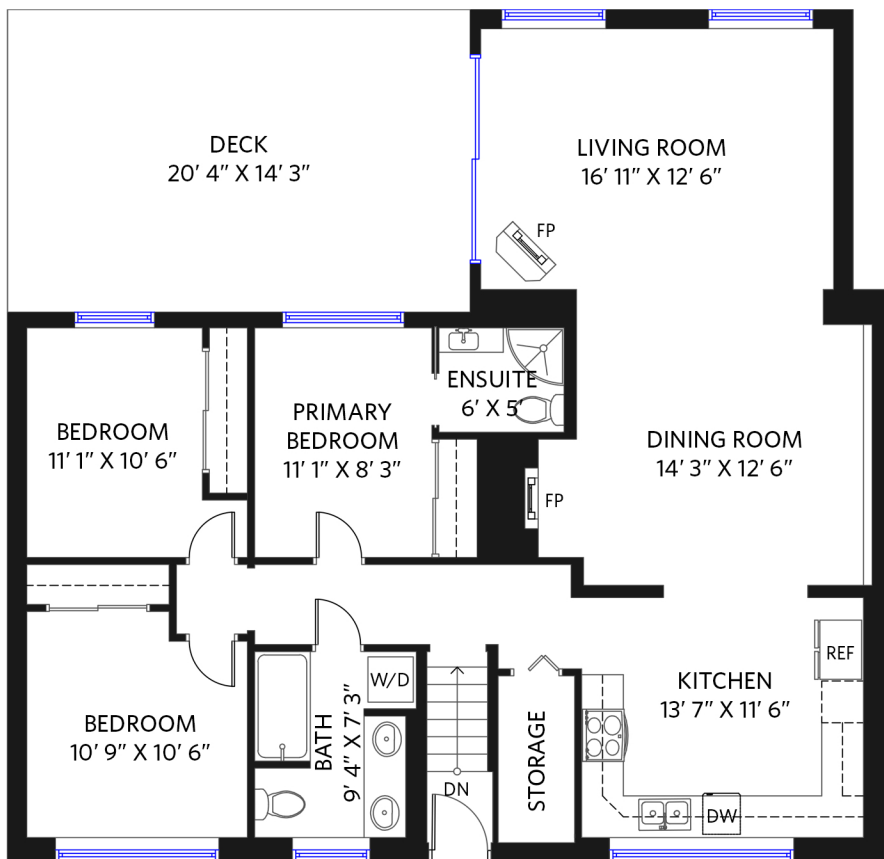

CLARENCE DEBELLE

Personal Real Estate Corporation

West Vancouver's Luxury Home Real Estate Agent!

Tel.: 604-726-5780
www.clarencedebelle.com

977 Clements Avenue, North Vancouver

TOTALS		Other Areas:	
Lower Floor:	1,380 sq.ft.	Lower Deck:	312 sq.ft.
Main Floor:	1,362 sq.ft.	Main Deck:	132 sq.ft.
TOTAL:	2,742 sq.ft.		

Lower Floor 1,380 sq.ft.

ENTRANCE

Main Floor 1,362 sq.ft.

ENTRANCE