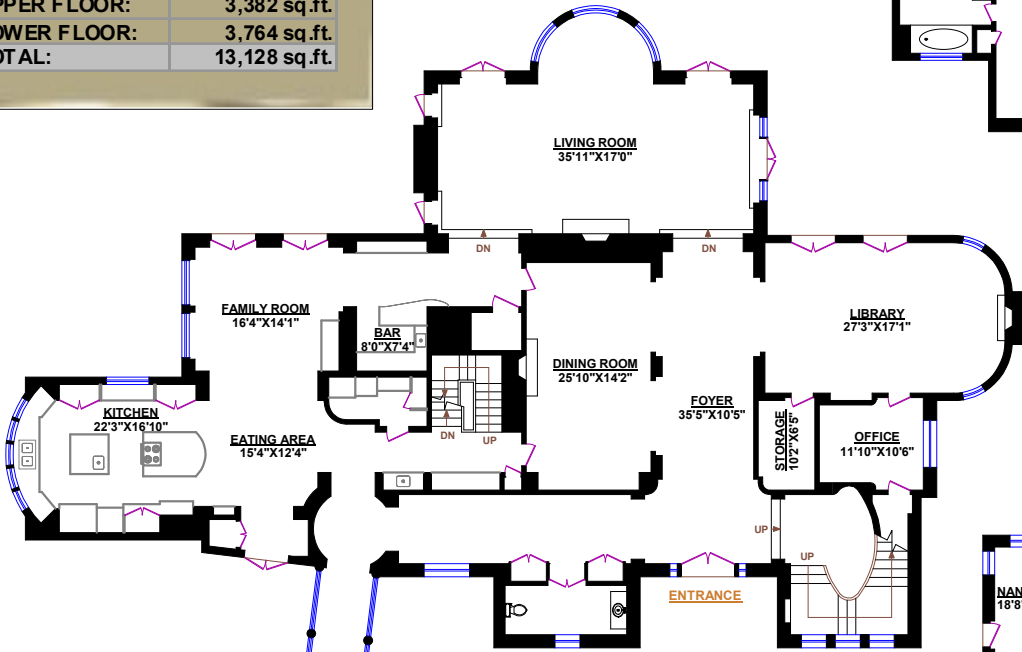

Tel.: 604-726-5780
www.clarencedebelle.com

**5050 HAPPY VALLEY LANE
WEST VANCOUVER**

TOTALS	
MAIN FLOOR:	5,982 sq.ft.
UPPER FLOOR:	3,382 sq.ft.
LOWER FLOOR:	3,764 sq.ft.
TOTAL:	13,128 sq.ft.

UPPER FLOOR

MAIN FLOOR

LOWER FLOOR