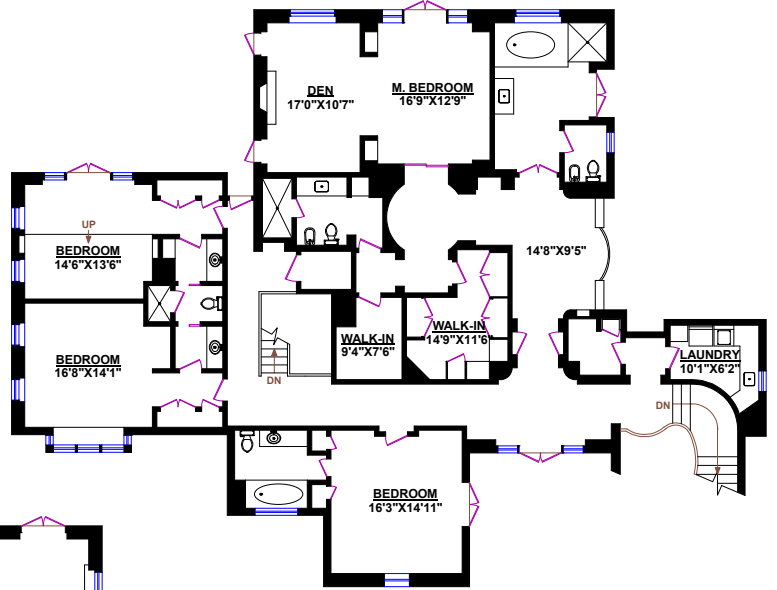

Tel.: 604-726-5780
www.clarencedebelle.com

**5050 HAPPY VALLEY LANE
WEST VANCOUVER**

TOTALS	
MAIN FLOOR:	5,982 sq.ft.
UPPER FLOOR:	3,382 sq.ft.
LOWER FLOOR:	3,764 sq.ft.
TOTAL:	13,128 sq.ft.

UPPER FLOOR

MAIN FLOOR

LOWER FLOOR