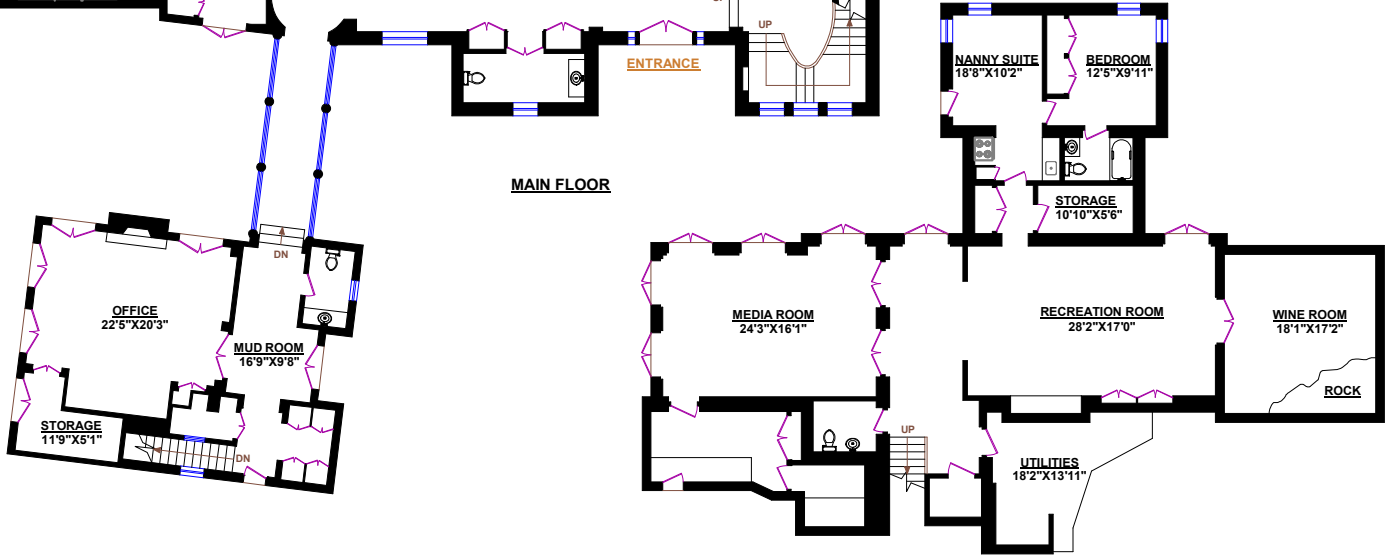

Tel.: 604-726-5780
www.clarencedebelle.com

**5050 HAPPY VALLEY LANE
WEST VANCOUVER**

TOTALS	
MAIN FLOOR:	5,982 sq.ft.
UPPER FLOOR:	3,382 sq.ft.
LOWER FLOOR:	3,764 sq.ft.
TOTAL:	13,128 sq.ft.

UPPER FLOOR

MAIN FLOOR

LOWER FLOOR