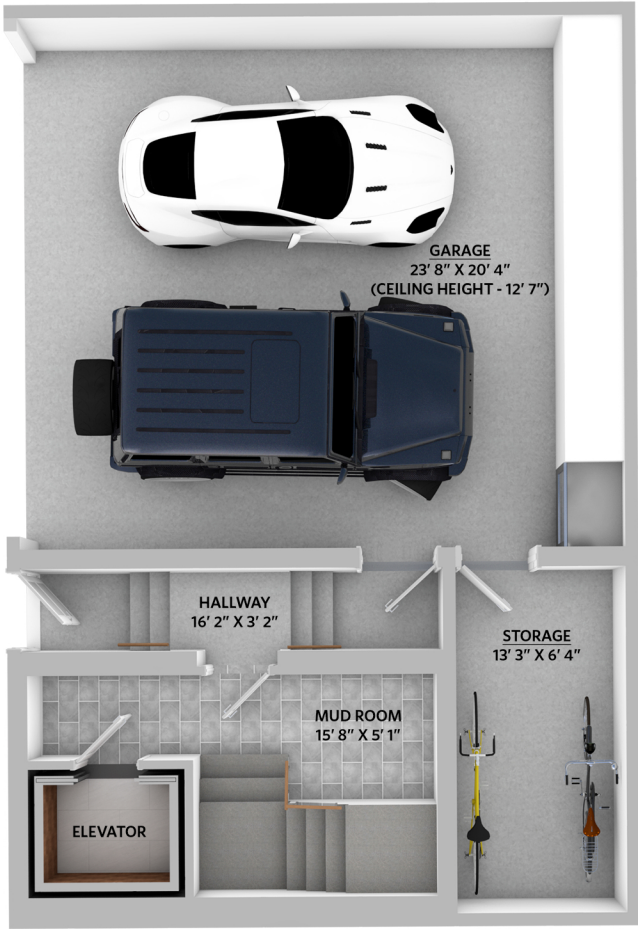

CLARENCE DEBELLE
Personal Real Estate Corporation

West Vancouver's Luxury Home Real Estate Agent!

Tel.: 604-726-5780
www.clarencedebelle.com

Sub-Penthouse 302-2245 Twin Creek Place

LOWER FLOOR

*CEILING HEIGHT - 9' 6"