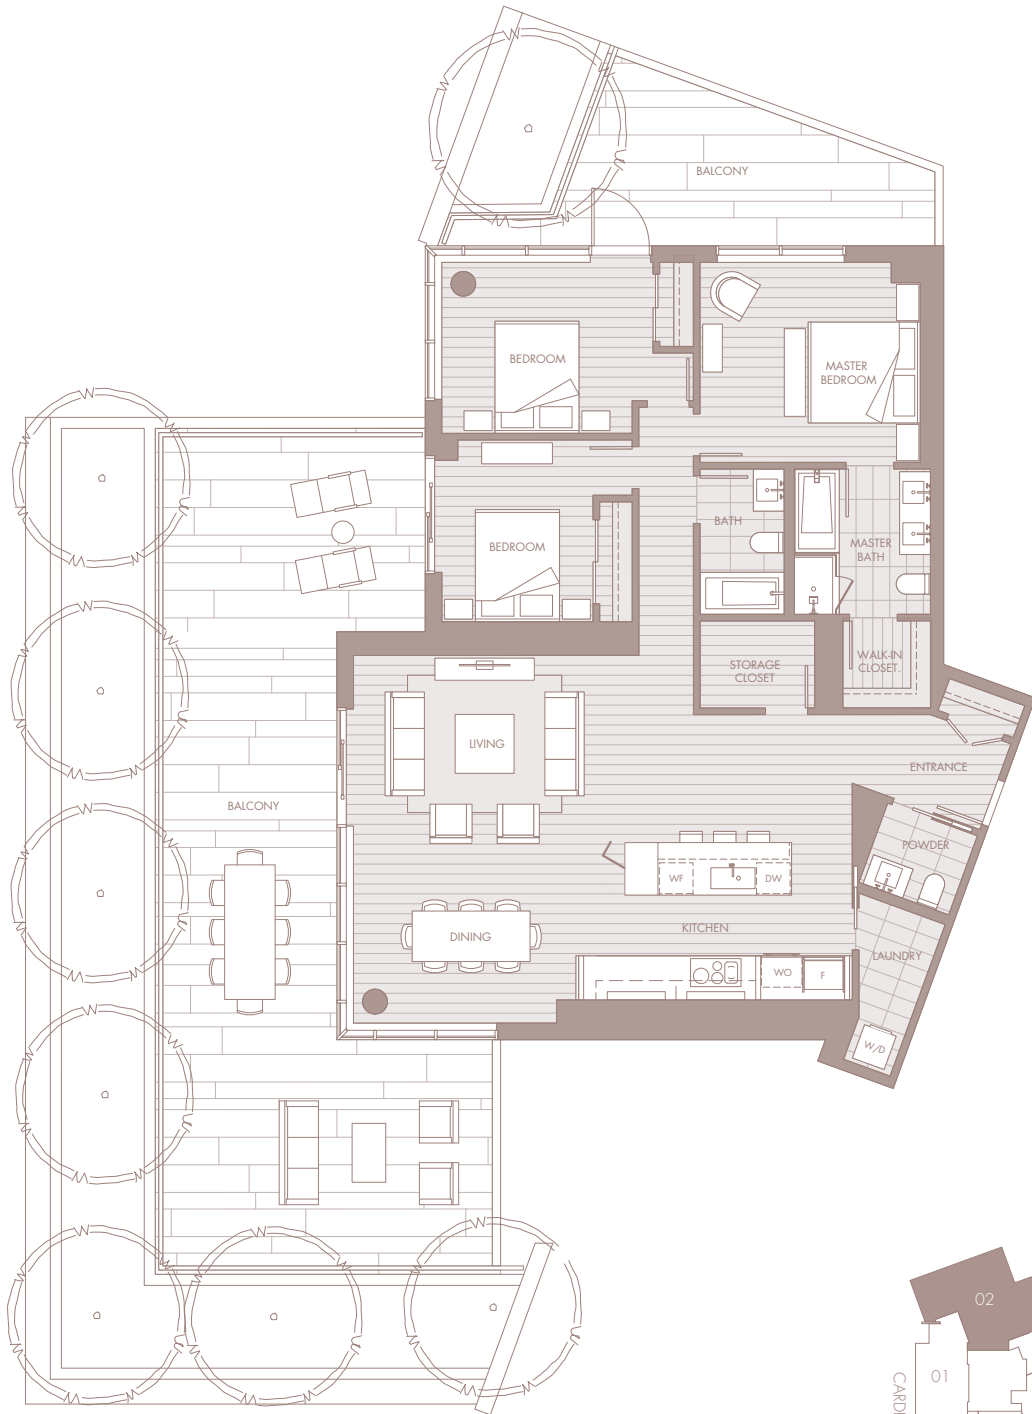

Plan K

3 BEDROOM

LIVING	1628 SF
BALCONY	932 SF
TOTAL	2560 SF

CARDERO
BY BOSA PROPERTIES

LEVEL 6

Dimensions, sizes, specifications, layouts, and materials are approximate only and subject to change without notice. Window sizes, layouts, configurations, spandrel panels and ceiling heights may vary from home to home. For further clarity, please consult a sales person. Developed by Bosa Properties (Cardero) Inc. E&OE.